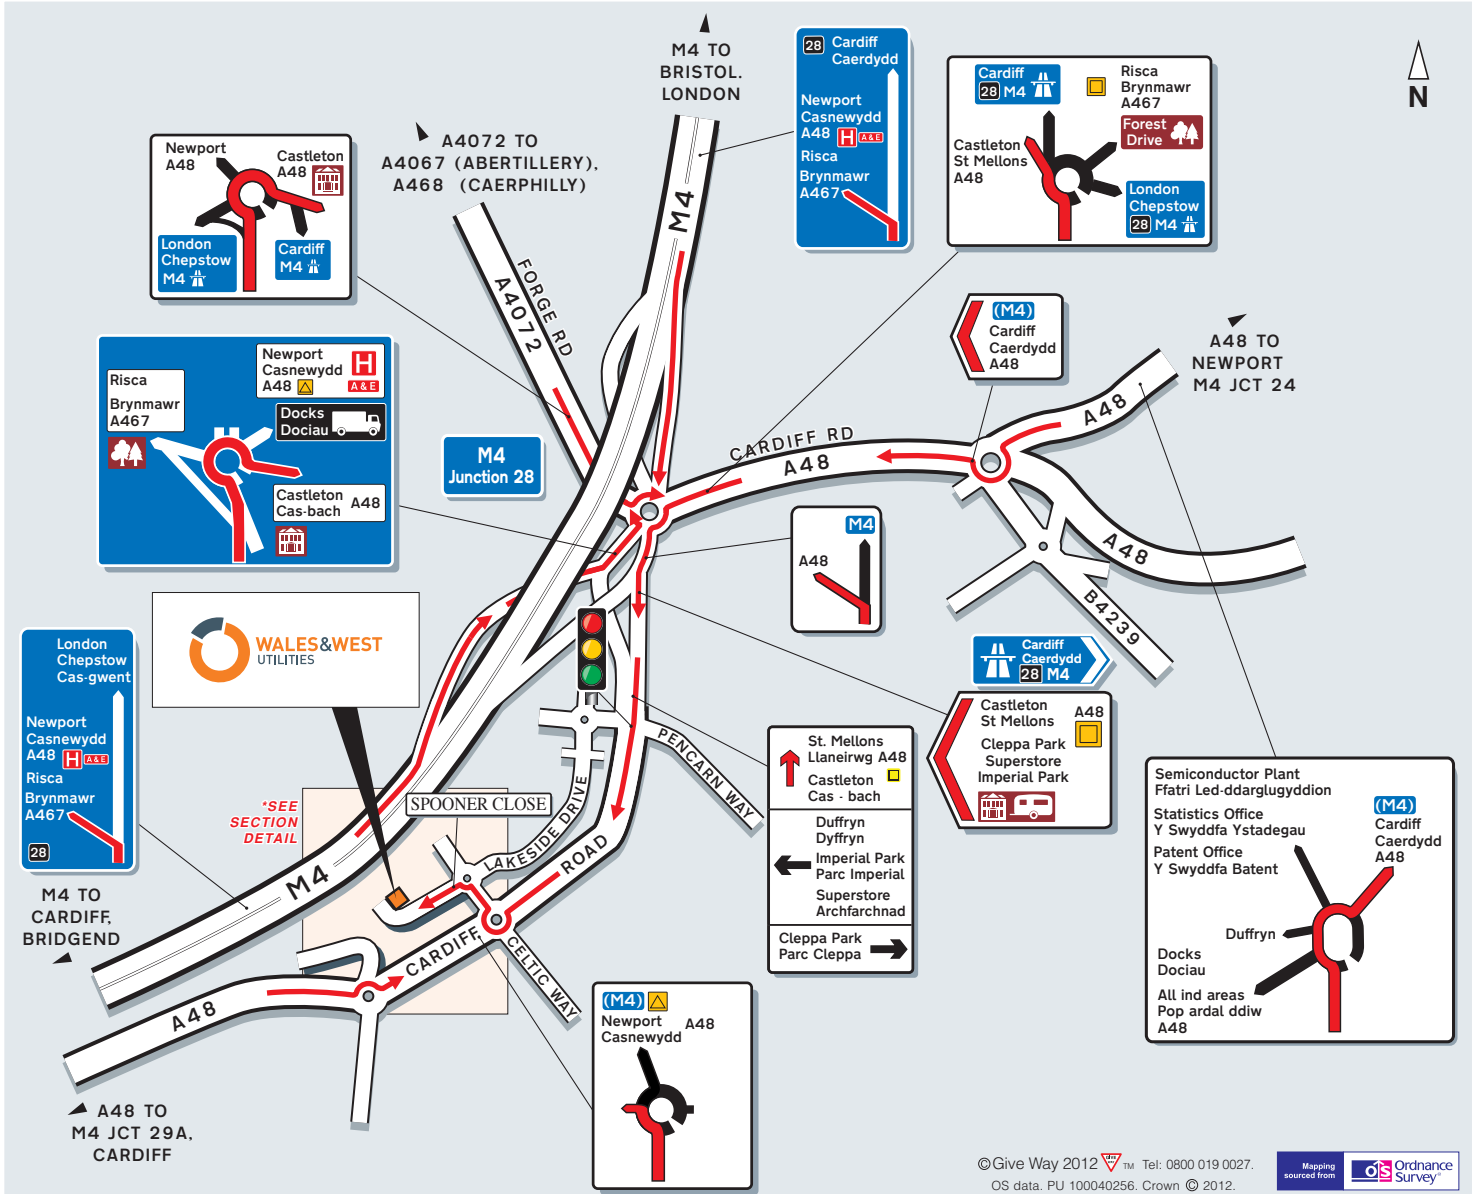

Wales & West House, Spooner Close, Celtic Springs  
Coedkernew, Newport NP10 8FZ

Tel: 02920 278500 Fax: 0870 1450076

By Rail, Newport Station.  
Approximately 5 minutes taxi ride away.  
For information on train operators and times  
phone National Rail Enquiries on 0845 7484950.

By Air, Cardiff Airport.  
Approximately 40 minutes drive away.

© Give Way 2012. OS data. PU 100040256. Crown © 2012. Mapping sourced from Ordnance Survey