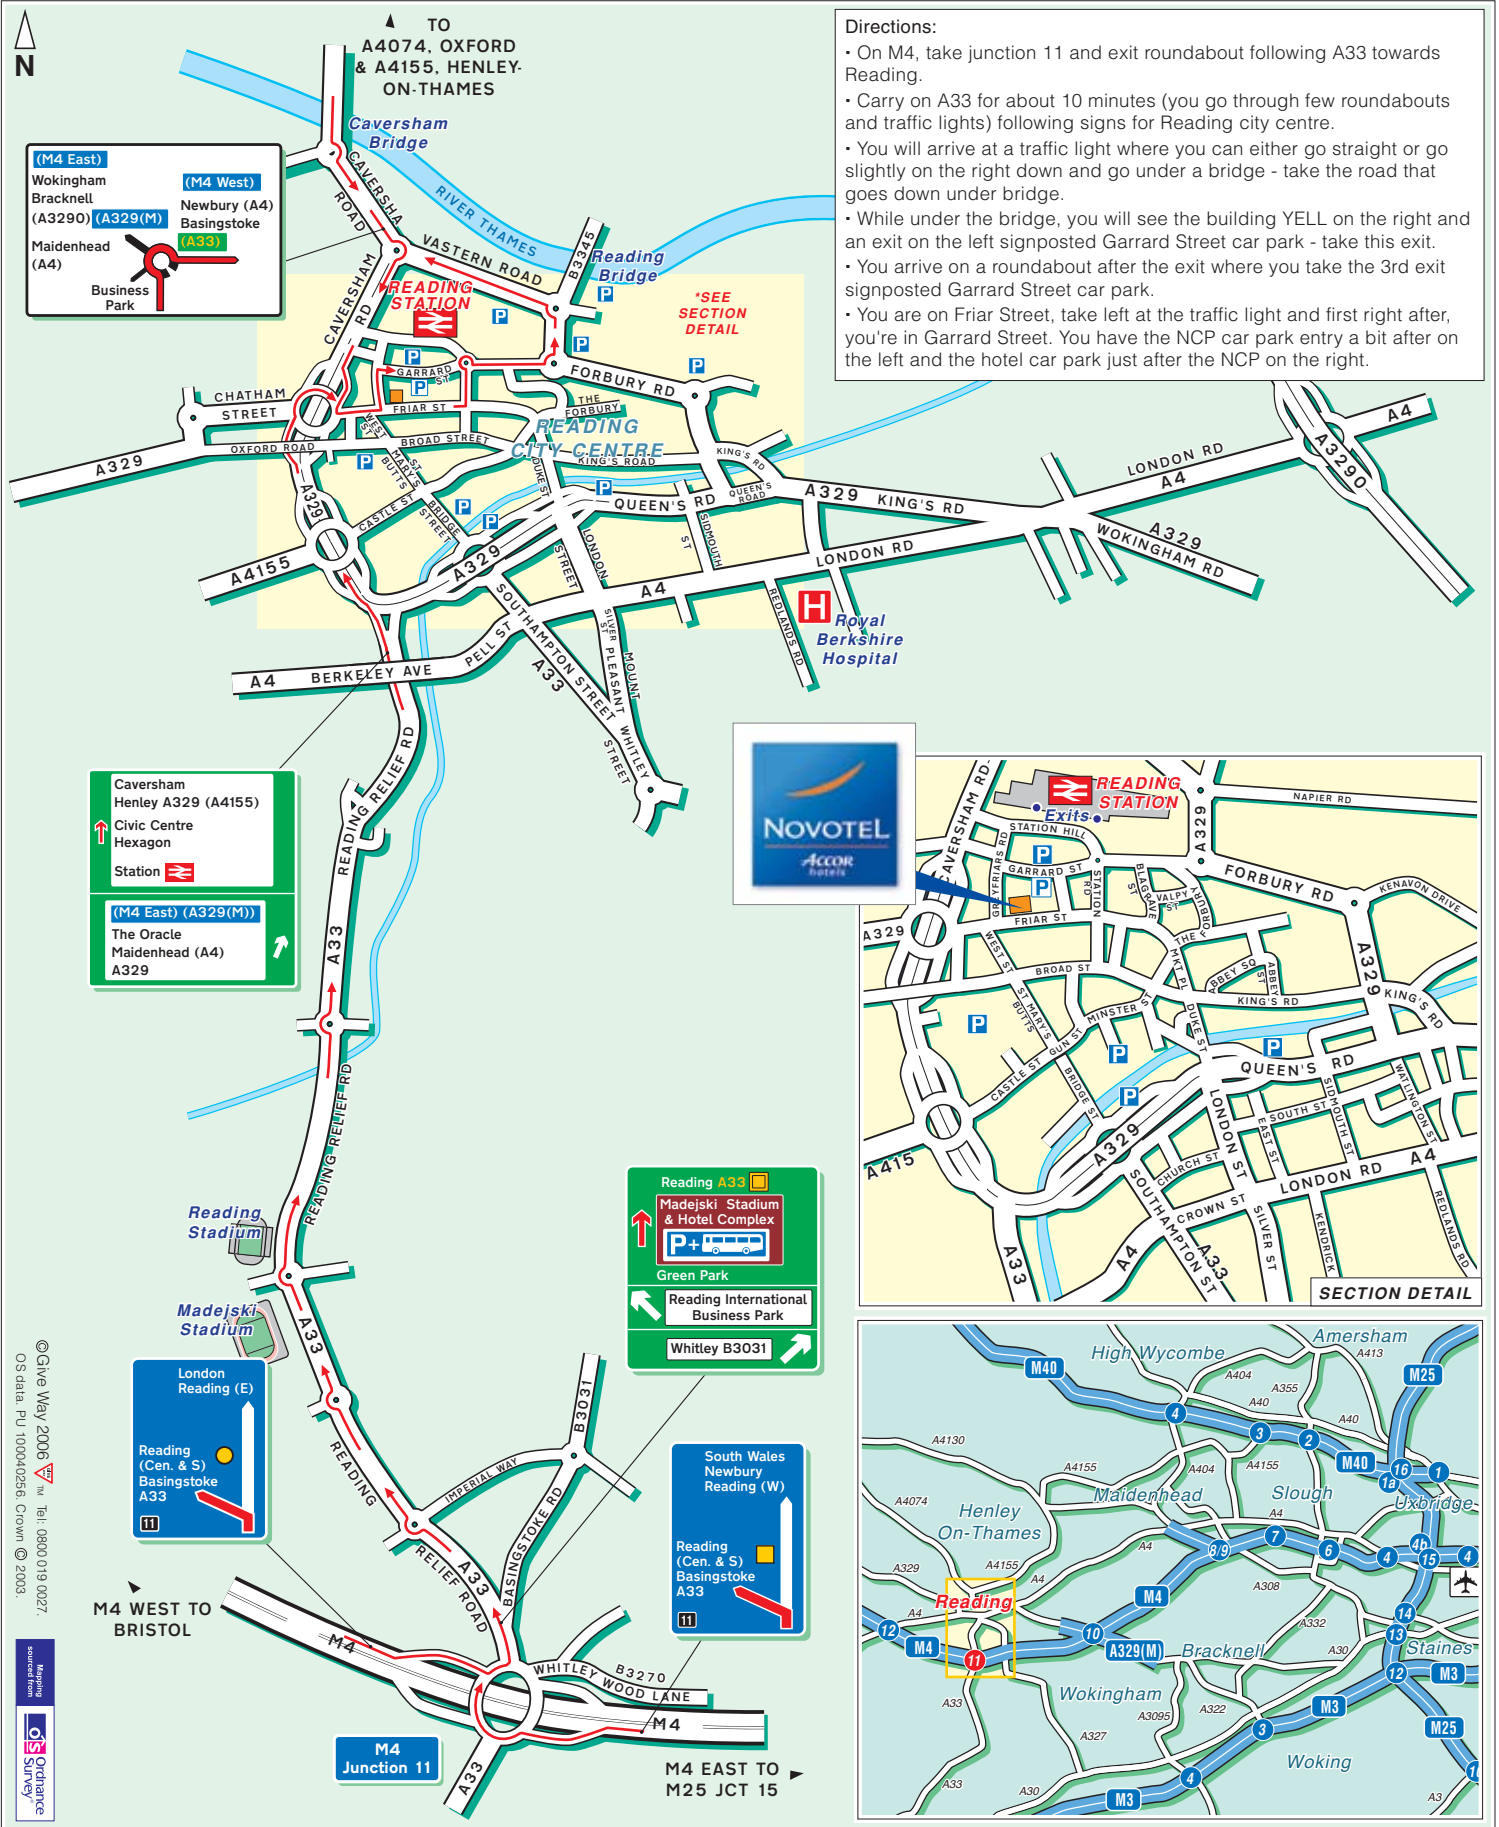

**Novotel Reading Centre**  
 25b Friar Street  
 Reading RG1 1DP  
 Tel: 0118 952 2600  
 Fax: 0118 952 2610  
 E-mail: h5432@accor.com  
 Website: www.novotel.com

**Public Transport**

**By Rail, Reading Station.**  
 Is a short walk away.  
 Regular connections to/from London Paddington.  
 For information on train times and operators call  
 National Rail Enquiries on 08457 484950.

**By Air, London Heathrow Airport.**  
 Approximately 40 minutes drive away.

© Give Way 2006  
 OS data. PU 100040256. Crown © 2003.  
 Mapping source from Ordnance Survey