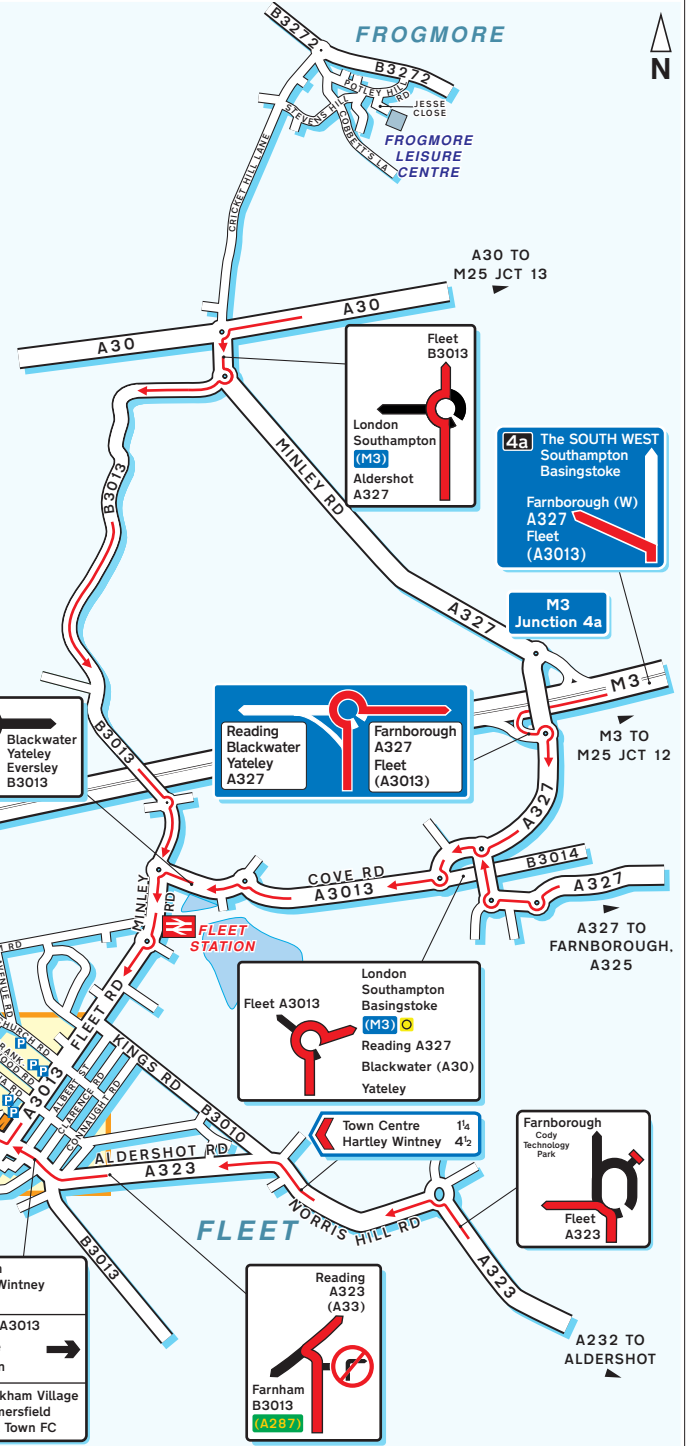

Section Detail

**4a** The SOUTH WEST Southampton Basingstoke

Farnborough (W) A327 Fleet (A3013)

**M3 Junction 4a**

Reading Blackwater Yateley A327

Farnborough A327 Fleet (A3013)

A327 TO FARNBOROUGH, A325

London Southampton Basingstoke (M3) Reading A327 Blackwater (A30) Yateley

Town Centre 1 1/4 Hartley Wintney 4 1/2

Farnborough Cody Technology Park

Fleet A323

A322 TO ALDERSHOT

Fleet A3013 Aldershot (A323)

Blackwater Yateley Eversley B3013

Reading Blackwater Yateley A327

Farnborough A327 Fleet (A3013)

Fleet A3013

London Southampton Basingstoke (M3) Reading A327 Blackwater (A30) Yateley

Fleet A323

Reading A323 (A33)

Farnham B3013 (A287)

Elvetham Hartley Wintney A323

Blackwater A3013

Civic Centre Station

Crookham Village Dogmersfield Fleet Town FC

Reading Mattingley Rotherwick B3349

Hook Bartley Wood Business Park

Hook Reading B3349 Hartley Wintney (A30)

Hook B3349

Odiham N. Warnboro' A287

Blackwater Camberley A30