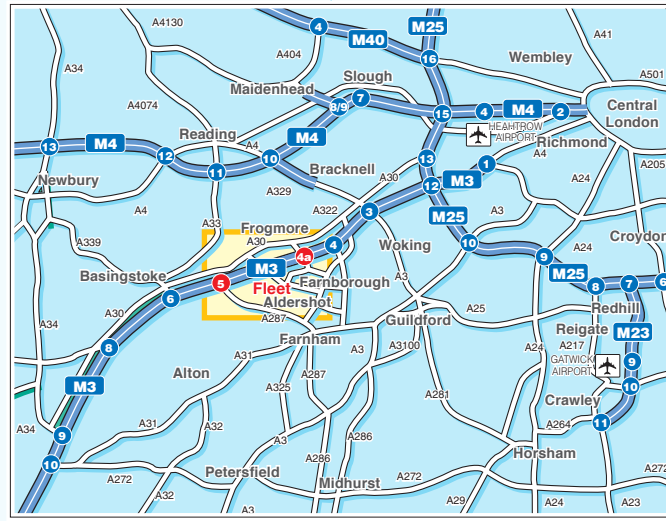

Section Detail

**4a** The SOUTH WEST Southampton Basingstoke

Farnborough (W) A327 Fleet (A3013)

**M3 Junction 4a**

Reading Blackwater Yateley A327

Farnborough A327 Fleet (A3013)

A327 TO FARNBOROUGH, A325

London Southampton Basingstoke (M3) Reading A327 Blackwater (A30) Yateley

Town Centre 1 1/4 Hartley Wintney 4 1/2

Farnborough Cody Technology Park

Fleet A323

A322 TO ALDERSHOT

Fleet A3013 Aldershot (A323)

Blackwater Yateley Eversley B3013

Reading Blackwater Yateley A327

Farnborough A327 Fleet (A3013)

Fleet A3013

London Southampton Basingstoke (M3) Reading A327 Blackwater (A30) Yateley

Fleet A323

Reading A323 (A33)

Farnham B3013 (A287)

Elvetham Hartley Wintney A323

Blackwater A3013

Civic Centre Station

Crookham Village Dogmersfield Fleet Town FC

Reading Mattingley Rotherwick B3349

Hook Bartley Wood Business Park

Hook Reading B3349 Hartley Wintney (A30)

Hook B3349

Odiham N. Warnboro' A287

Blackwater Camberley A30