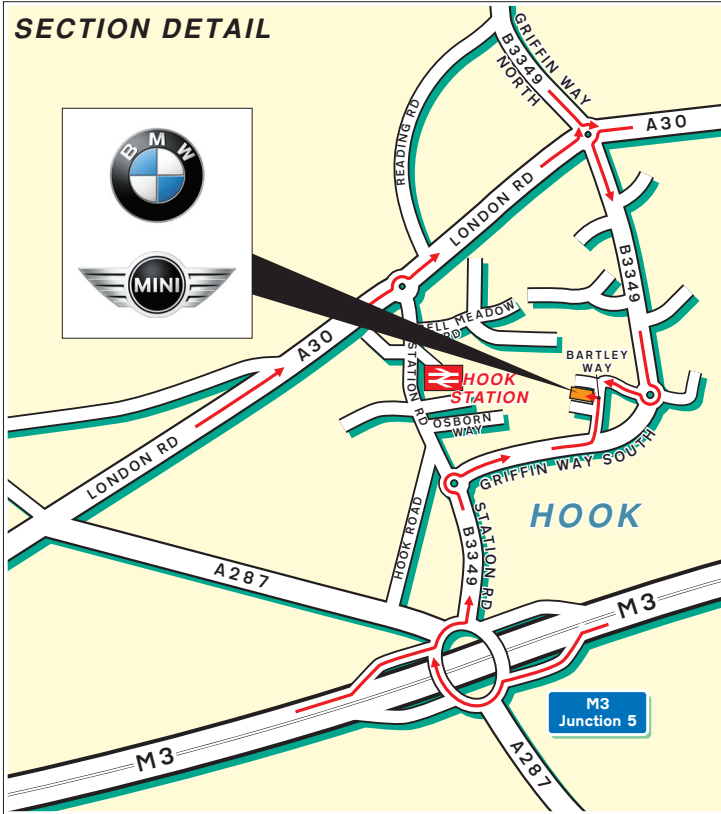

BMW Group Financial Services

Europa House
Bartley Way
Hook
Hampshire
RG27 9UF

Tel: 01256 747 000
Fax: 01256 749 010

Public Transport

By Rail, Hook Station.
Approximately 2 minutes drive (pre-arrange taxi).
Alternatively our office is a short walk away.
For information on train operators and times phone
National Rail Enquiries on 0845 7484950.