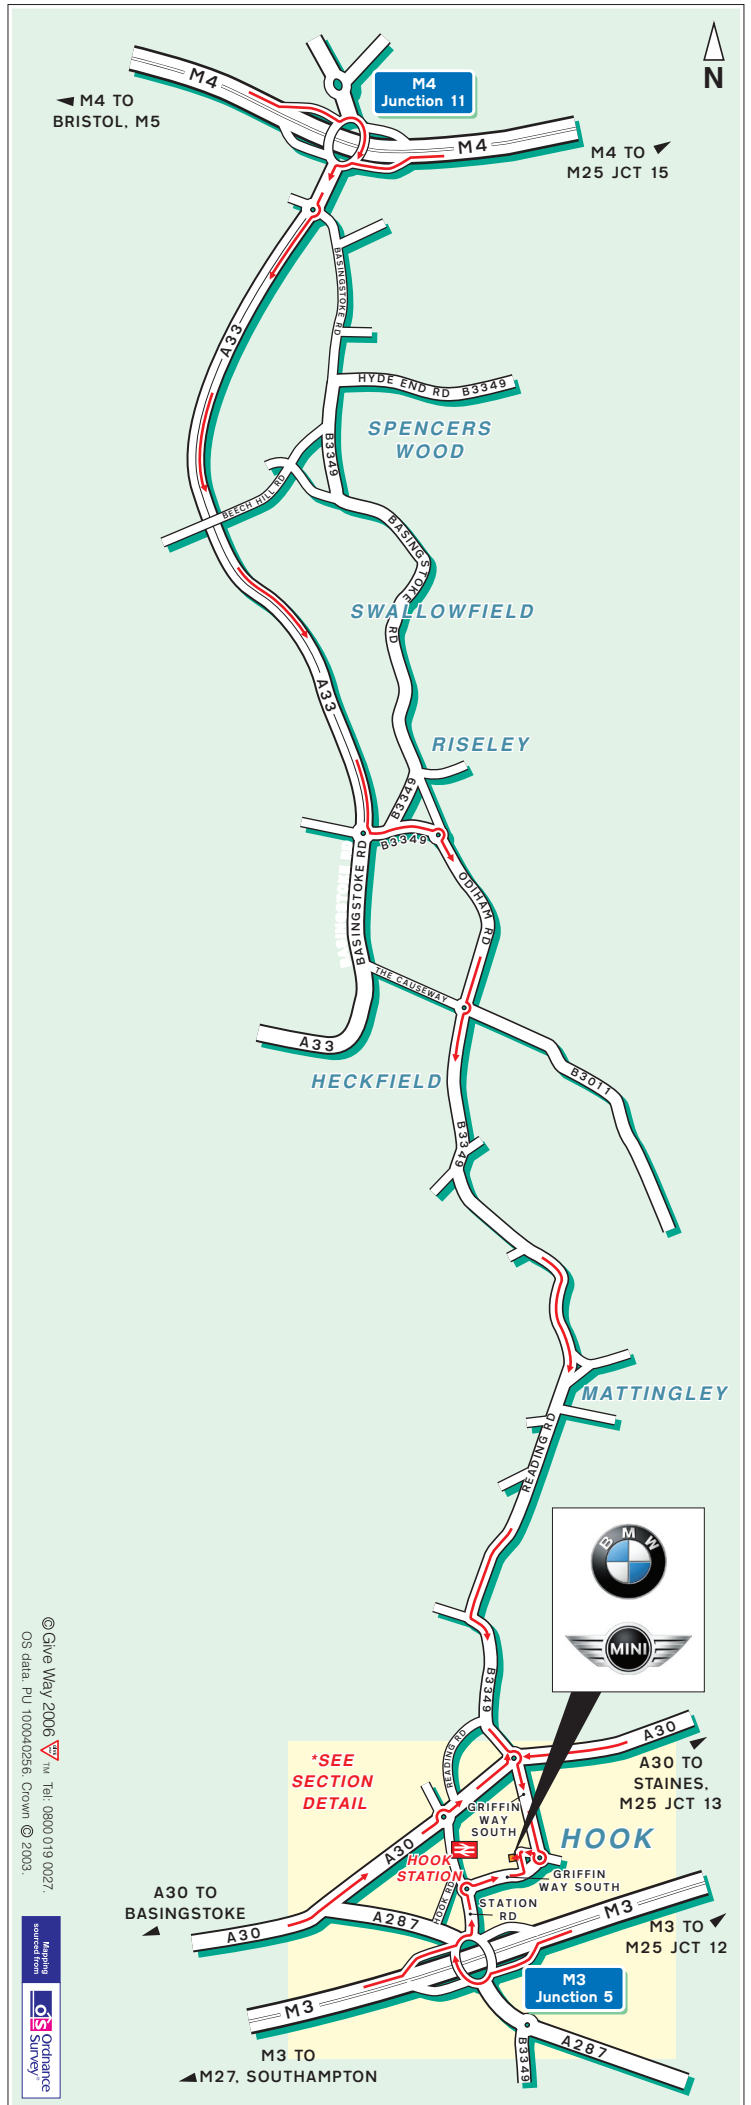

BMW Group Financial Services

Europa House
Bartley Way
Hook
Hampshire
RG27 9UF

Tel: 01256 747 000
Fax: 01256 749 010

Public Transport

By Rail, Hook Station.
Approximately 2 minutes drive (pre-arrange taxi).
Alternatively our office is a short walk away.
For information on train operators and times phone
National Rail Enquiries on 0845 7484950.

© Give Way 2006. Tel: 0800 019 0027.
OS data. PU 100040256. Crown © 2003.