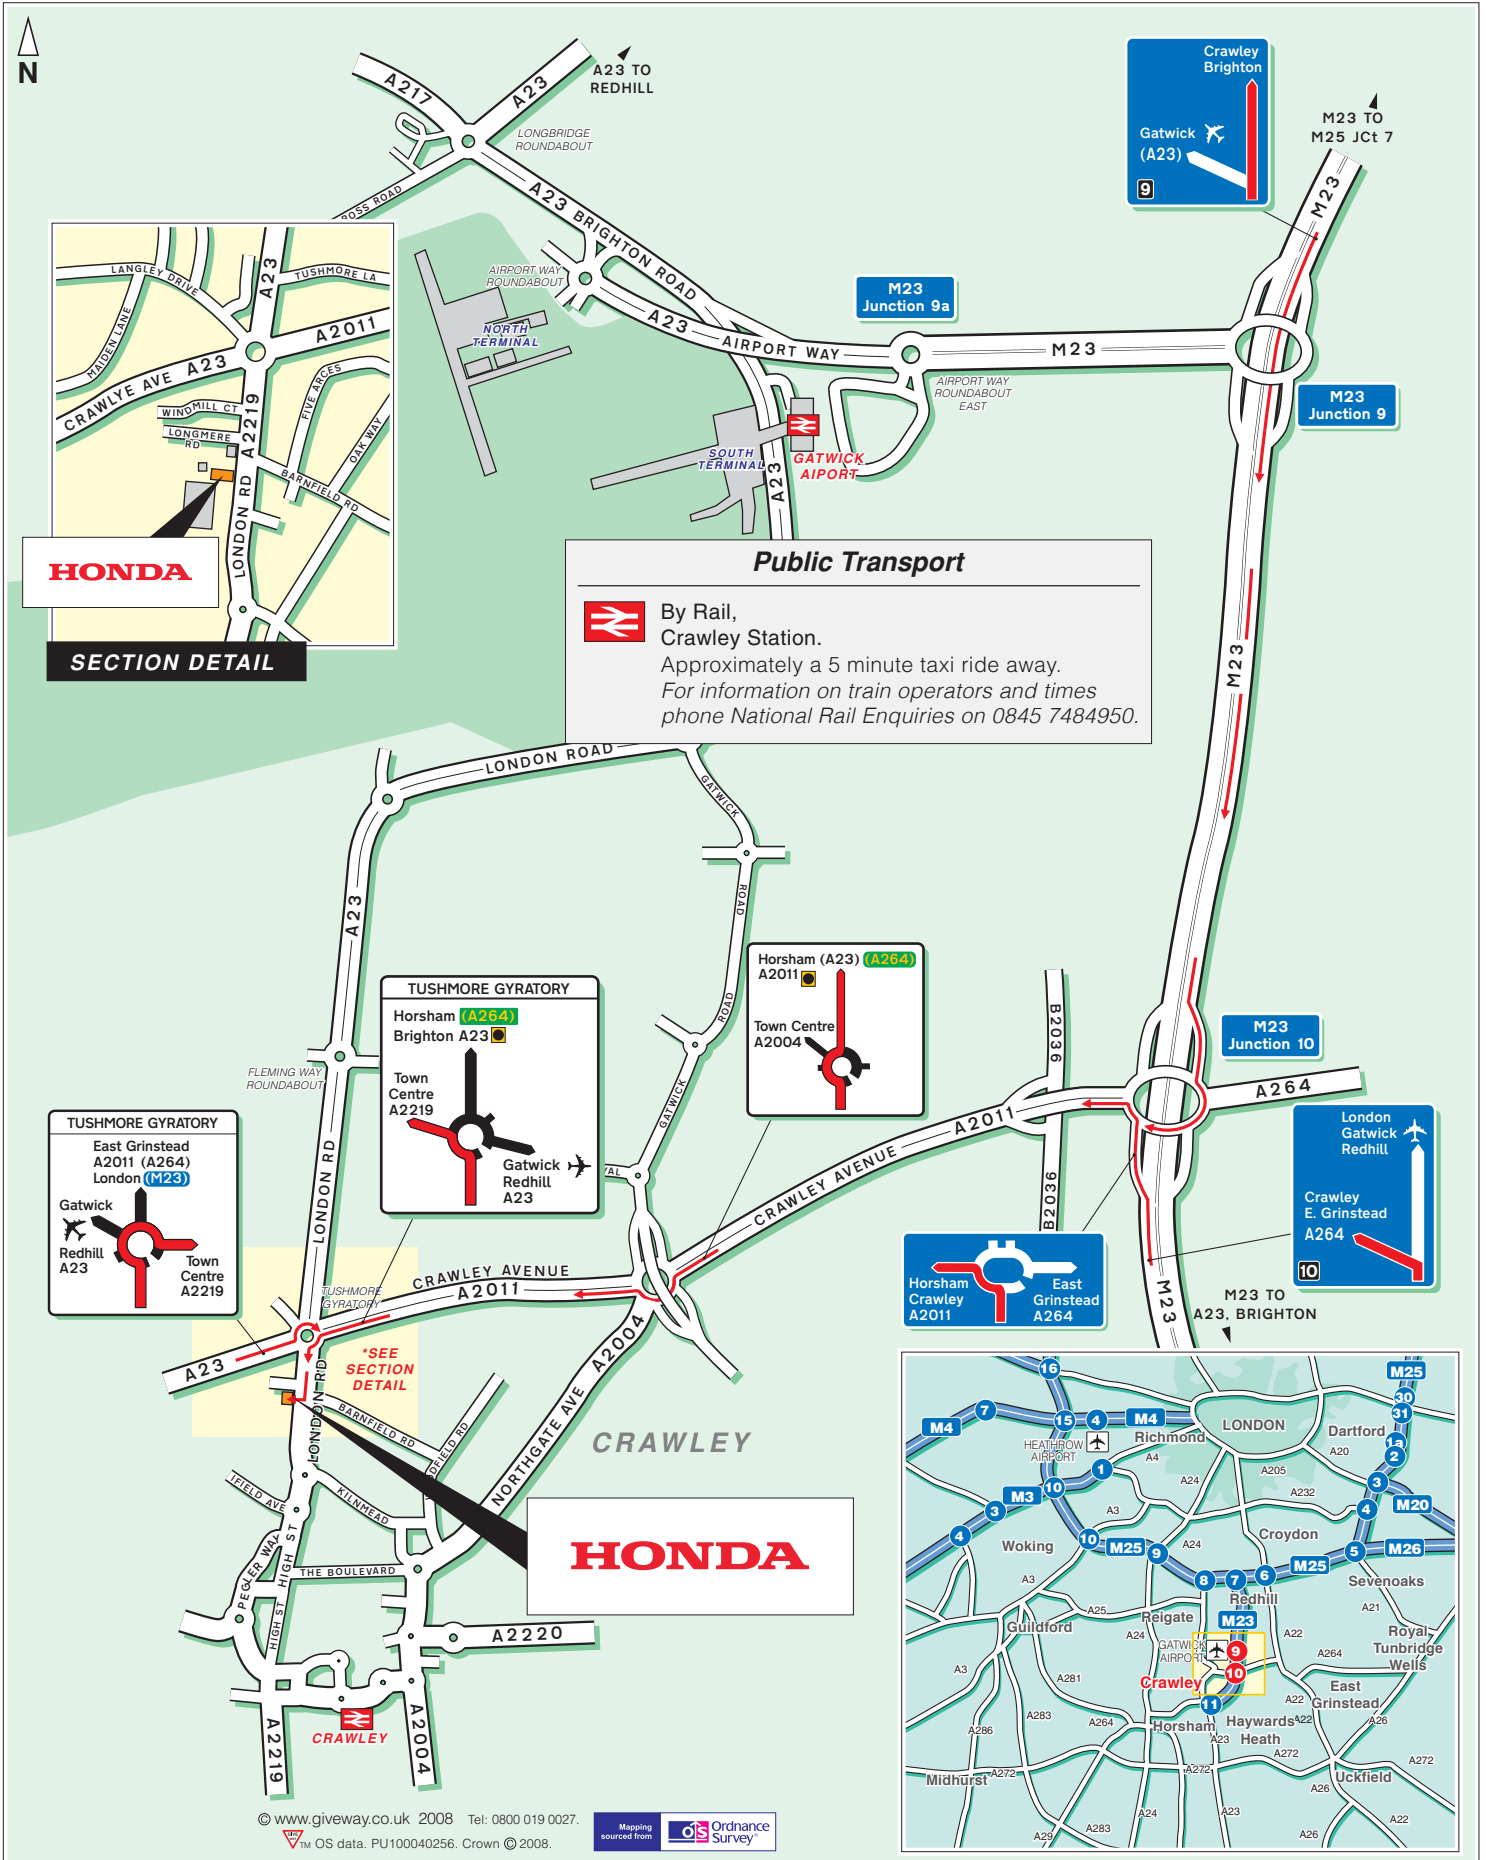

Gatwick Honda

13-15 London Road, Crawley, West Sussex, RH10 8JG

Tel: 01293 520191 Fax: 01293 530131

Email: Honda.gatwick@sytner.co.uk

Website: www.gatwick-honda.co.uk

HONDA

The Power of Dreams

Public Transport

 By Rail,
Crawley Station.
Approximately a 5 minute taxi ride away.
For information on train operators and times
phone National Rail Enquiries on 0845 7484950.

SECTION DETAIL

HONDA

HONDA