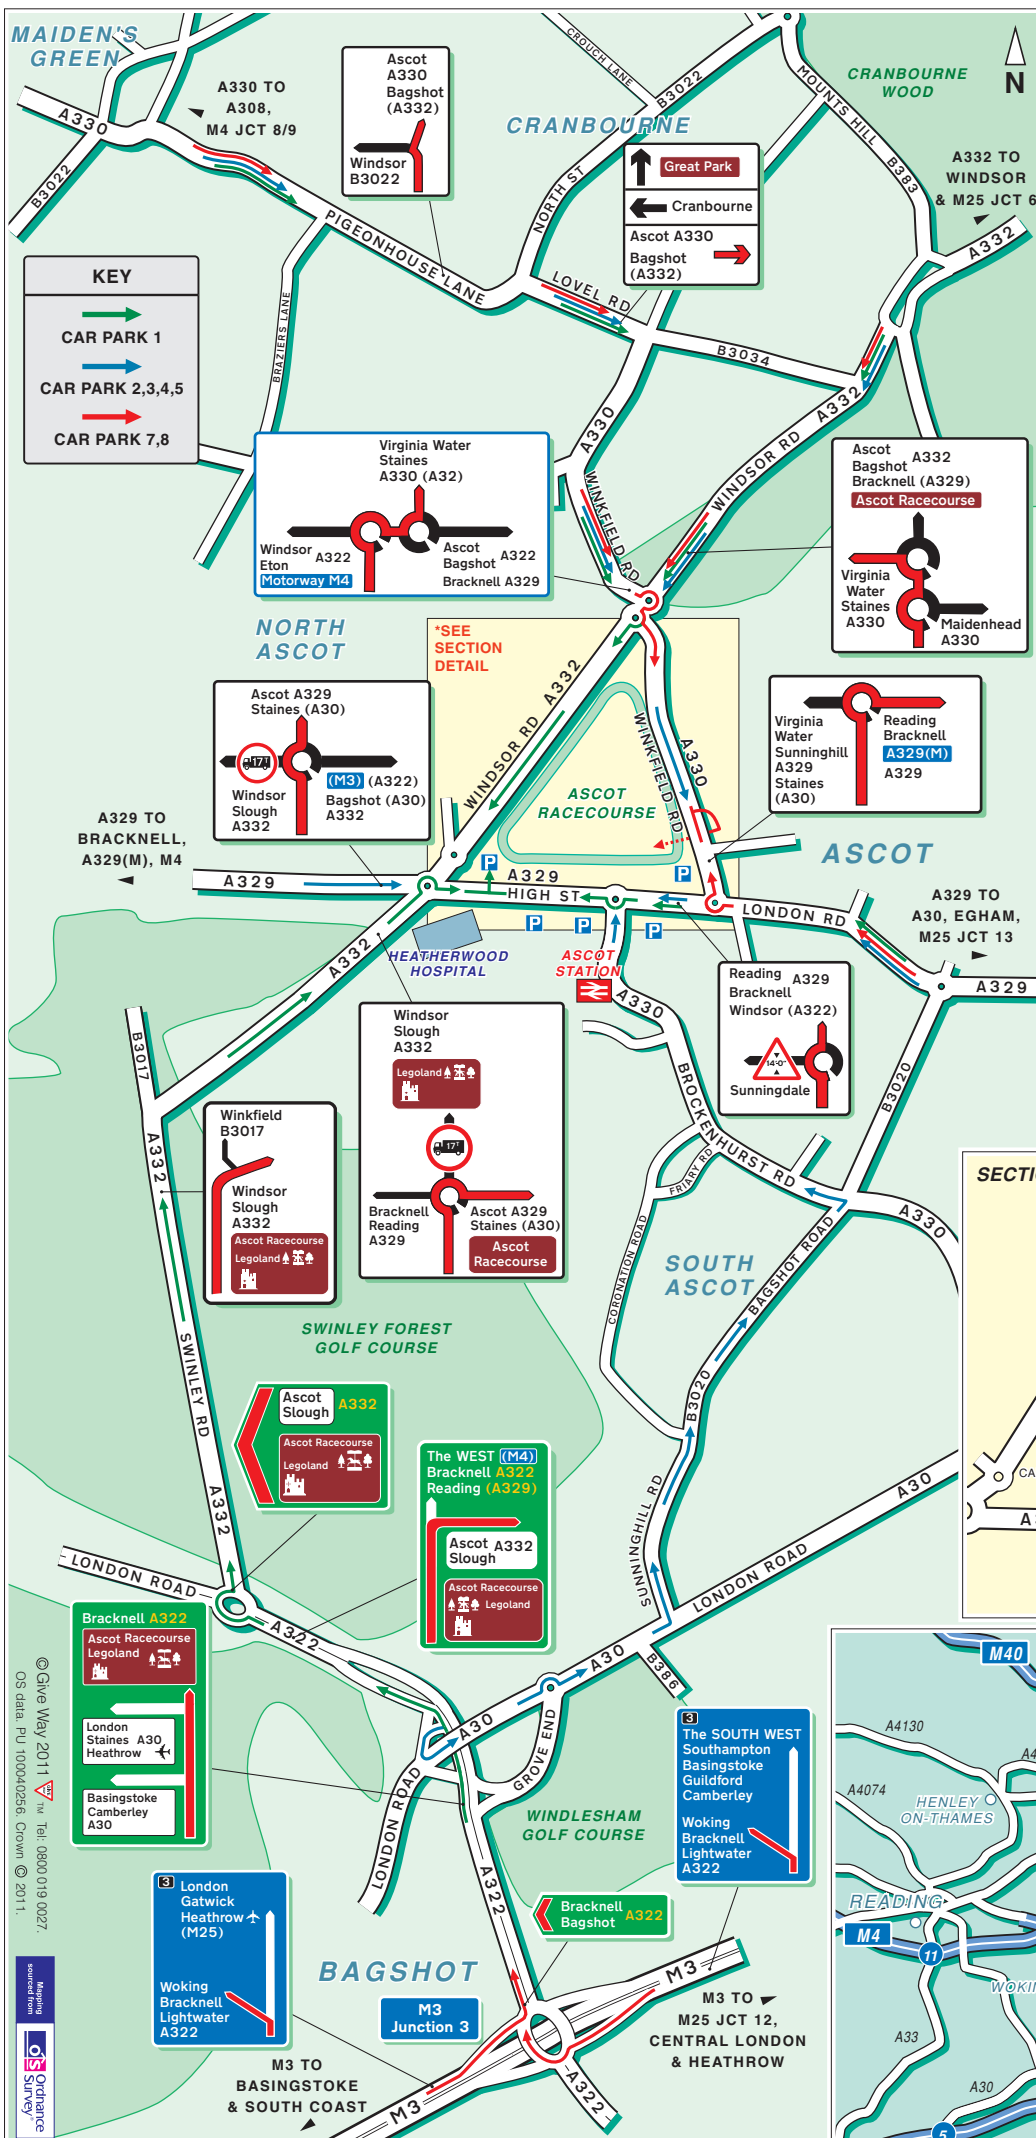

ROYAL ASCOT

TUESDAY 14TH JUNE TO SATURDAY 18TH JUNE 2011

Ascot Racecourse
Ascot
Berkshire SL5 7JX

Tel: 0870 7271234
Website: www.ascot.co.uk

How to find us

By Rail

There is a frequent service to Ascot from both Reading and London Waterloo. The average journey time is 28 minutes from Reading and 52 minutes from Waterloo. Regular services also run from Guildford. The railway station is a 7 minute walk from the Racecourse.

Parking

Coach, limousine and minibus parking is FREE in Car Park 6 on all days outside Royal Ascot.

Please note: During the flat season, outside Royal Ascot, cars may park in car park 1 for £7 or car park 5 for £5

For further information, including disabled parking please call 0870 727 1234.

© Give Way 2011
OS data. PU 100040256. Crown © 2011.