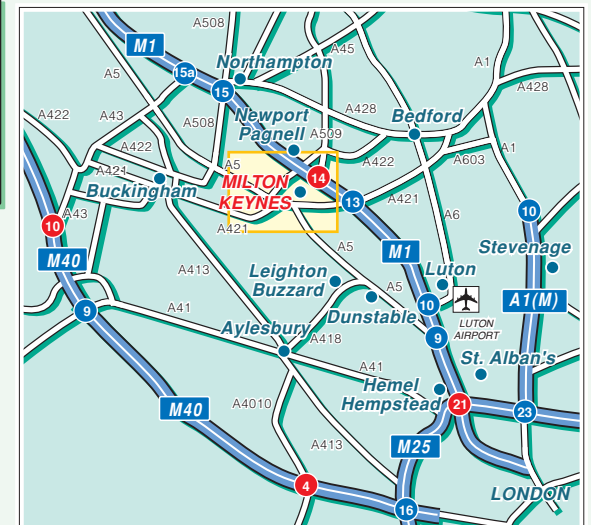

Public Transport

 **By Rail,**
 Milton Keynes Central Station
 Approximately 5 minutes by road.
*For information on train operators
 and times phone National Rail
 Enquiries on 0845 7484950.*

 **By Air,** Luton Airport
 Approximately 35 minutes by
 road.

M1 TO
THE NORTH

M1 TO
M25 JCT 21,
LONDON

M1
Junction 14

A5 TO
RUGBY

A5 TO
NATIONAL BOWL &
DUNSTABLE