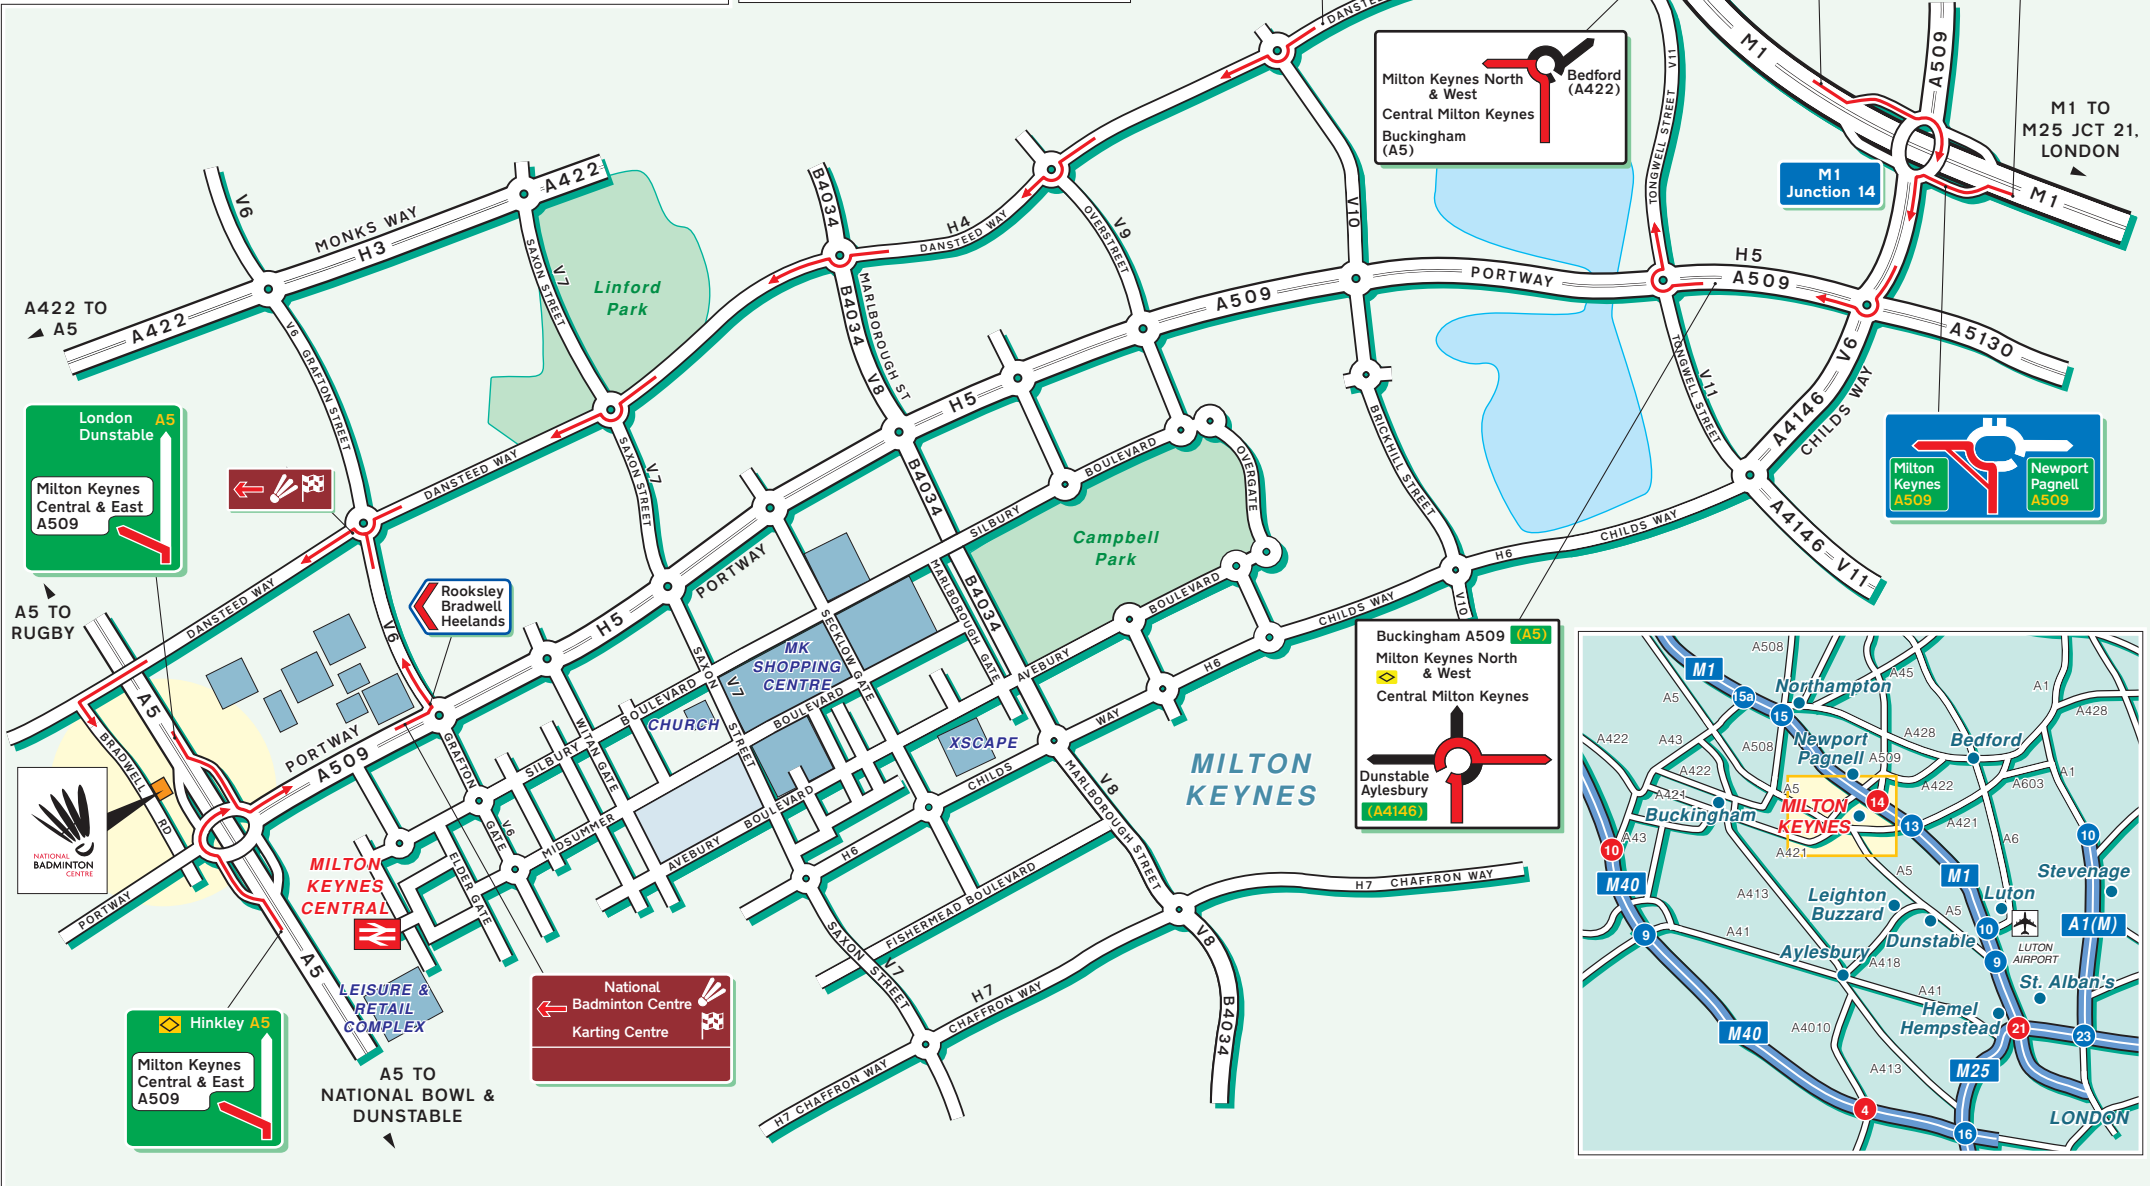

M1 TO
THE NORTH

M1 TO
M25 JCT 21,
LONDON

M1
Junction 14

A5 TO
RUGBY

A5 TO
NATIONAL BOWL &
DUNSTABLE