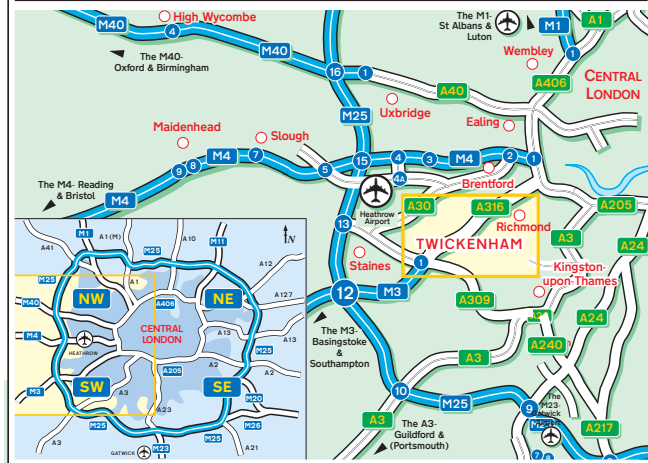

RUGBY FOOTBALL UNION

Rugby House, Rugby Road, Twickenham, Middlesex, TW1 1DS

Tel: 020 8892 2000 Fax: 020 8892 9816

Website: www.rfu.com

Locator Map

Public Transport

By Rail.

Twickenham station is a 10 minute walk from the stadium. Services operate on the main London Waterloo to Reading line. For further rail information please phone National Rail Enquiries on 08457 484950.

By London Underground.

Richmond station, (District Line). On major matchdays there is a Rugby Special Bus from the station to the stadium. On non-matchdays catch bus numbers R.68 or R.70, which go to Twickenham town centre, (a 15 minute walk to the stadium).

By Bus.

From Hounslow bus station take the number 281 bus to Twickenham. Diversions may be in place on matchdays.

By Air.

London Heathrow Airport. Take the tube on the Piccadilly line to Hounslow East Station, then catch a number 281 bus to the stadium.