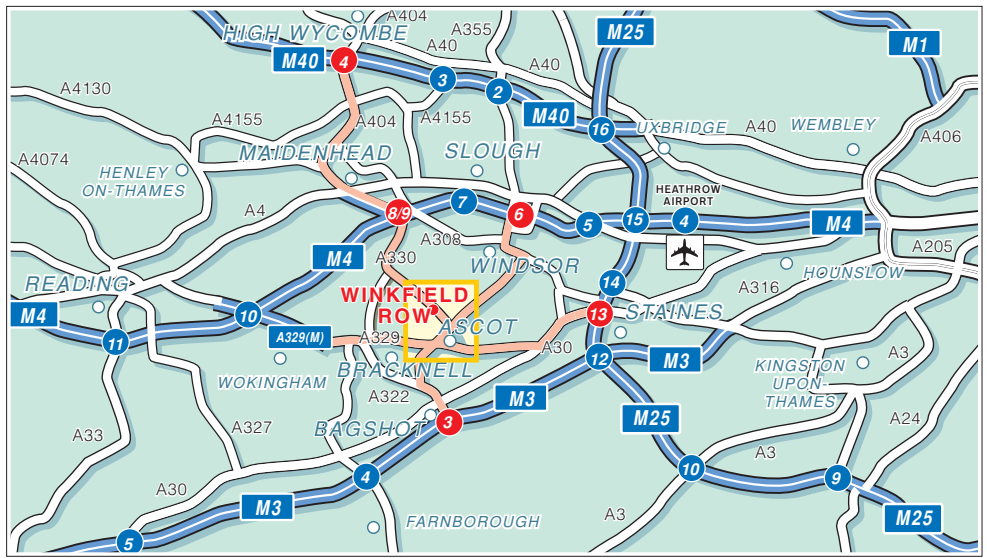

Lambrook School
Winkfield Row, Nr Ascot
Berkshire RG42 6LU

Tel: 01344 882717
info@lambrookschool.co.uk
www.lambrookschool.co.uk

Public Transport

By Rail
Ascot Station
Approximately 10 minutes taxi ride away.
Bracknell Station
Approximately 10 minutes taxi ride away.
Maidenhead Station
Approximately 20 minutes taxi ride away.
For information on train operators and times phone National Rail enquiries on 0845 7484950

By Bus
There are occasional bus services past Lambrook School.
For information on bus services visit <http://www.transportdirect.info>

By Air
Heathrow Airport
Approximately 35 minutes taxi ride away.
<http://www.heathrowairport.com/>